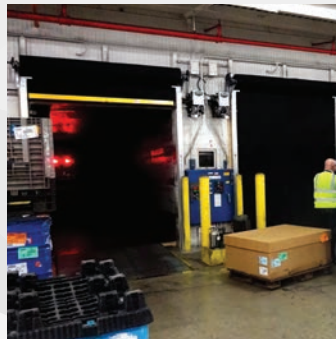

FEATURES

- Galvanized steel guides and powder coated breakaway bottom bar in safety yellow
- Simple springless engineering with no hinges, cables or chains
- Flexible curtain releases from guides upon accidental impact with breakaway system
- Direct drive operator with optional emergency manual hand chain operation
- 1 million cycle standard rating on drive system